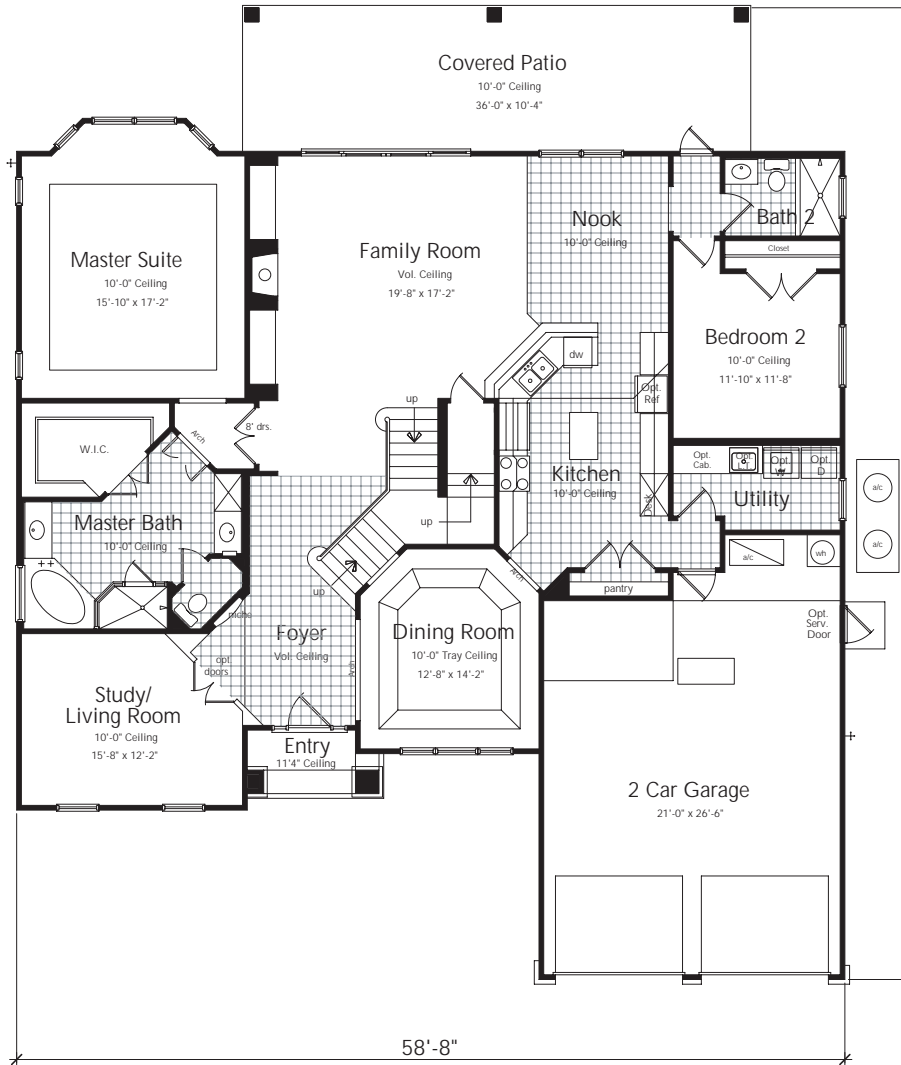

Shown with optional stone

THE KEY WEST A

PANITZ
Signature Homes
 A HAMBY-PANITZ COMPANY

2998 Sq. Ft.
4 BR / 4 BA

This plan is an artist's conception and subject to revision.
 All dimensions are approximate.