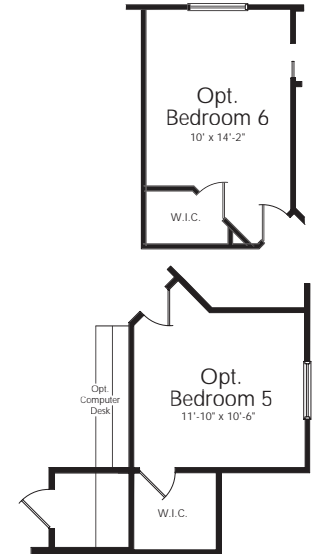

Shown with optional stone

THE KEY WEST A

PANITZ
Signature Homes
 A HAMBY-PANITZ COMPANY

2998 Sq. Ft.
4 BR / 4 BA

This plan is an artist's conception and subject to revision.
 All dimensions are approximate.