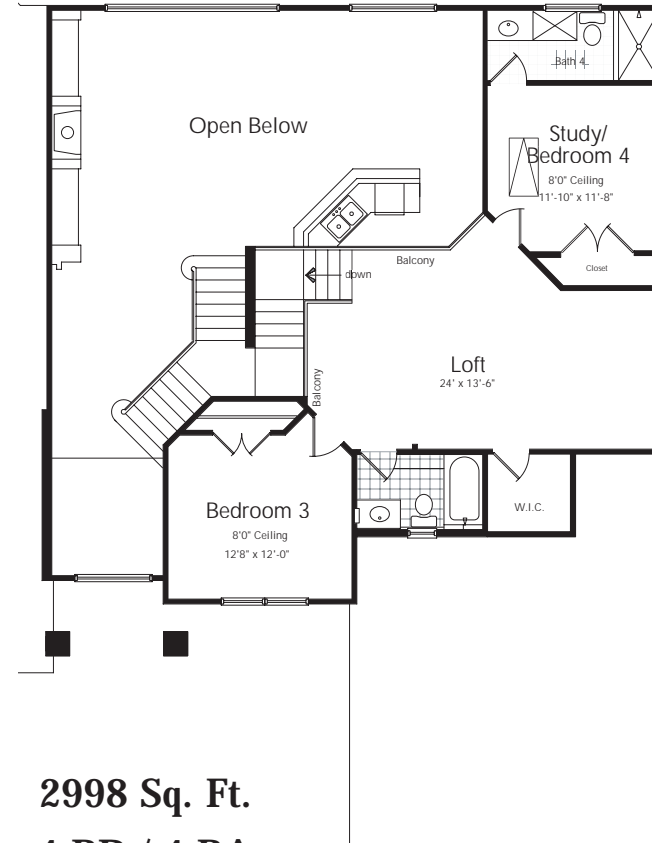

Shown with optional stone

THE KEY WEST A

PANITZ
Signature Homes
 A HAMBY-PANITZ COMPANY

2998 Sq. Ft.
4 BR / 4 BA

This plan is an artist's conception and subject to revision.
 All dimensions are approximate.