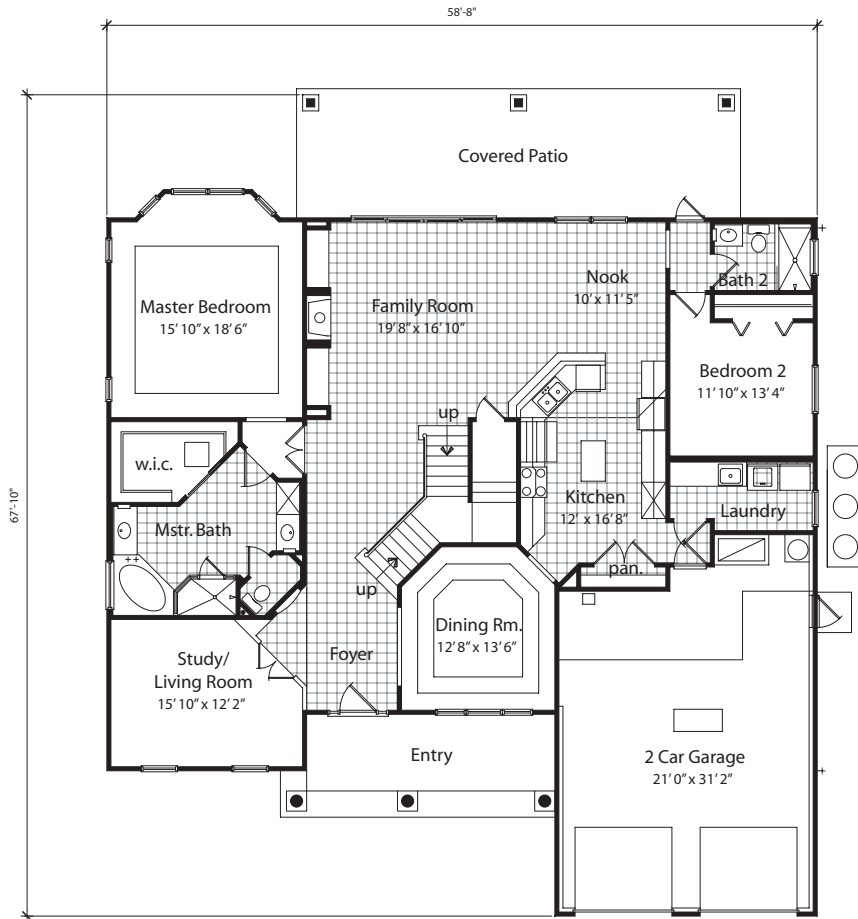

THE KEY WEST B

PANITZ  
*Signature Homes*  
A HAMBY-PANITZ COMPANY

3324 Sq. Ft.

This plan is an artist's conception and subject to revision.  
All dimensions are approximate.

CBC046751 / 10/13/03

# THE KEY WEST B

**PANITZ**  
*Signature Homes*  
 A HAMBY-PANITZ COMPANY

This plan is an artist's conception and subject to revision.  
 All dimensions are approximate.

(904) 280-0680