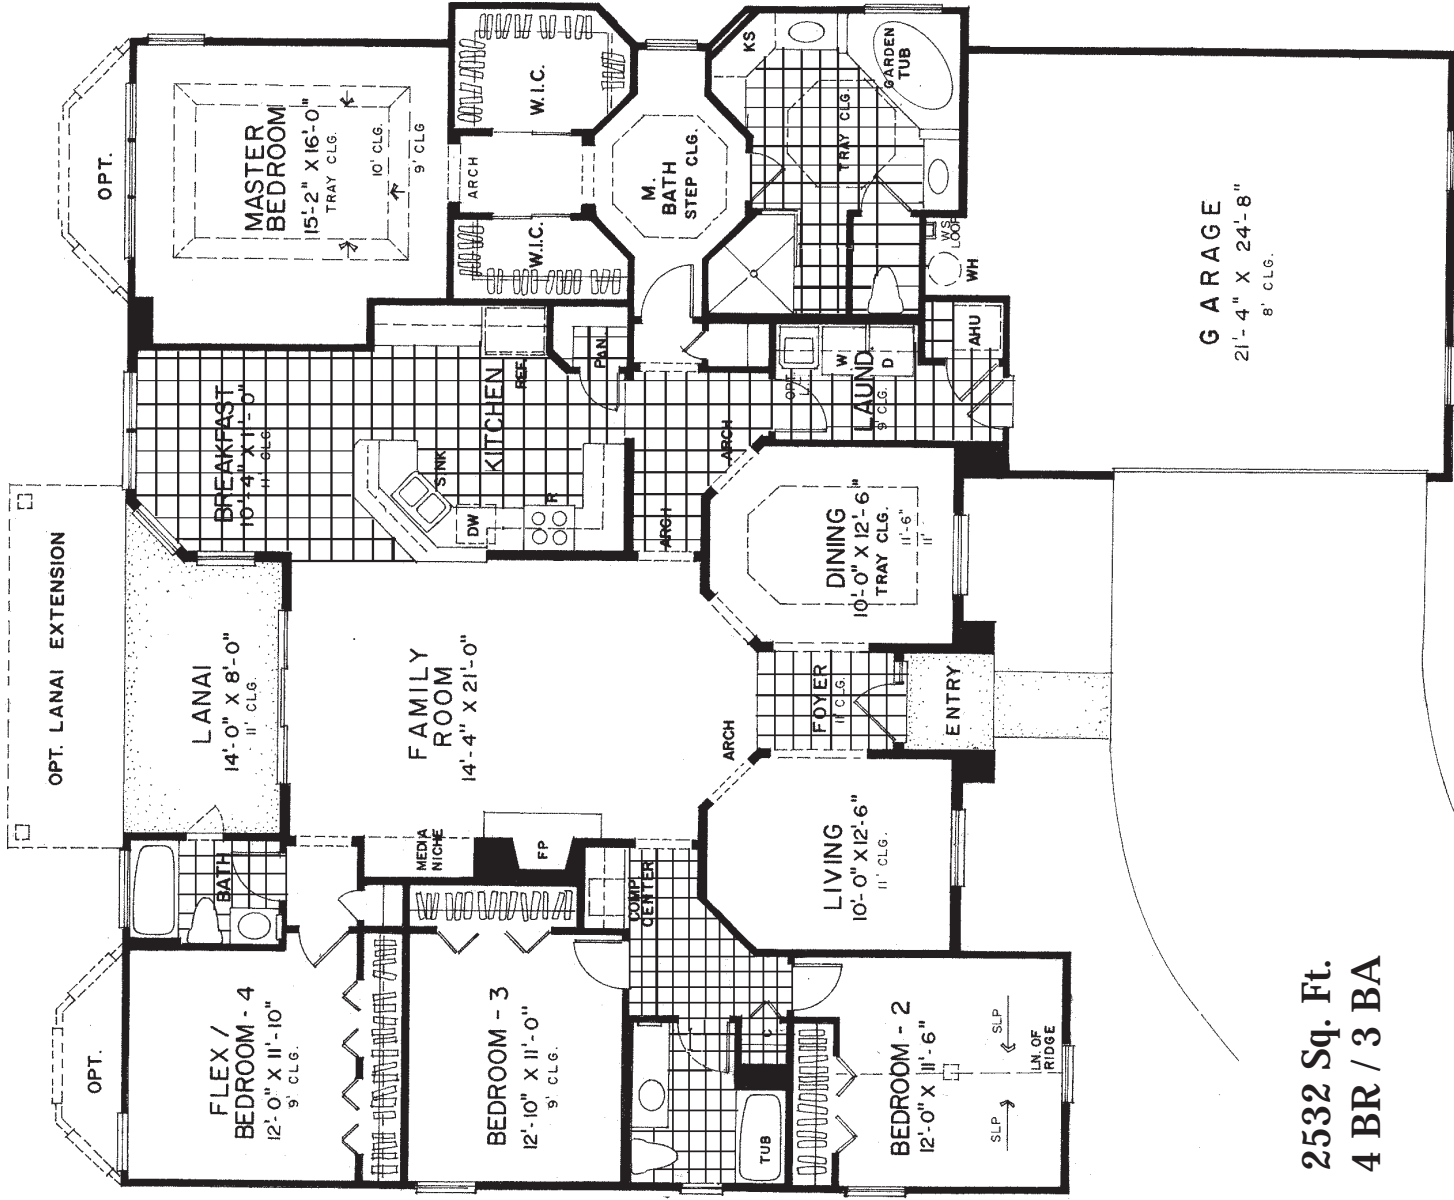

THE LAUDERDALE

2532 Sq. Ft.

The Oaks at OakLeaf Plantation

PANITZ
Signature Homes
A HAMBY-PANITZ COMPANY

This plan is an artist's conception and subject to revision.
All dimensions are approximate.

CBC046751 / 04/06/04

THE LAUDERDALE

The Oaks at OakLeaf Plantation

PANITZ
Signature Homes
A HAMBY-PANITZ COMPANY

2532 Sq. Ft.
4 BR / 3 BA

This plan is an artist's conception and subject to revision.
All dimensions are approximate.